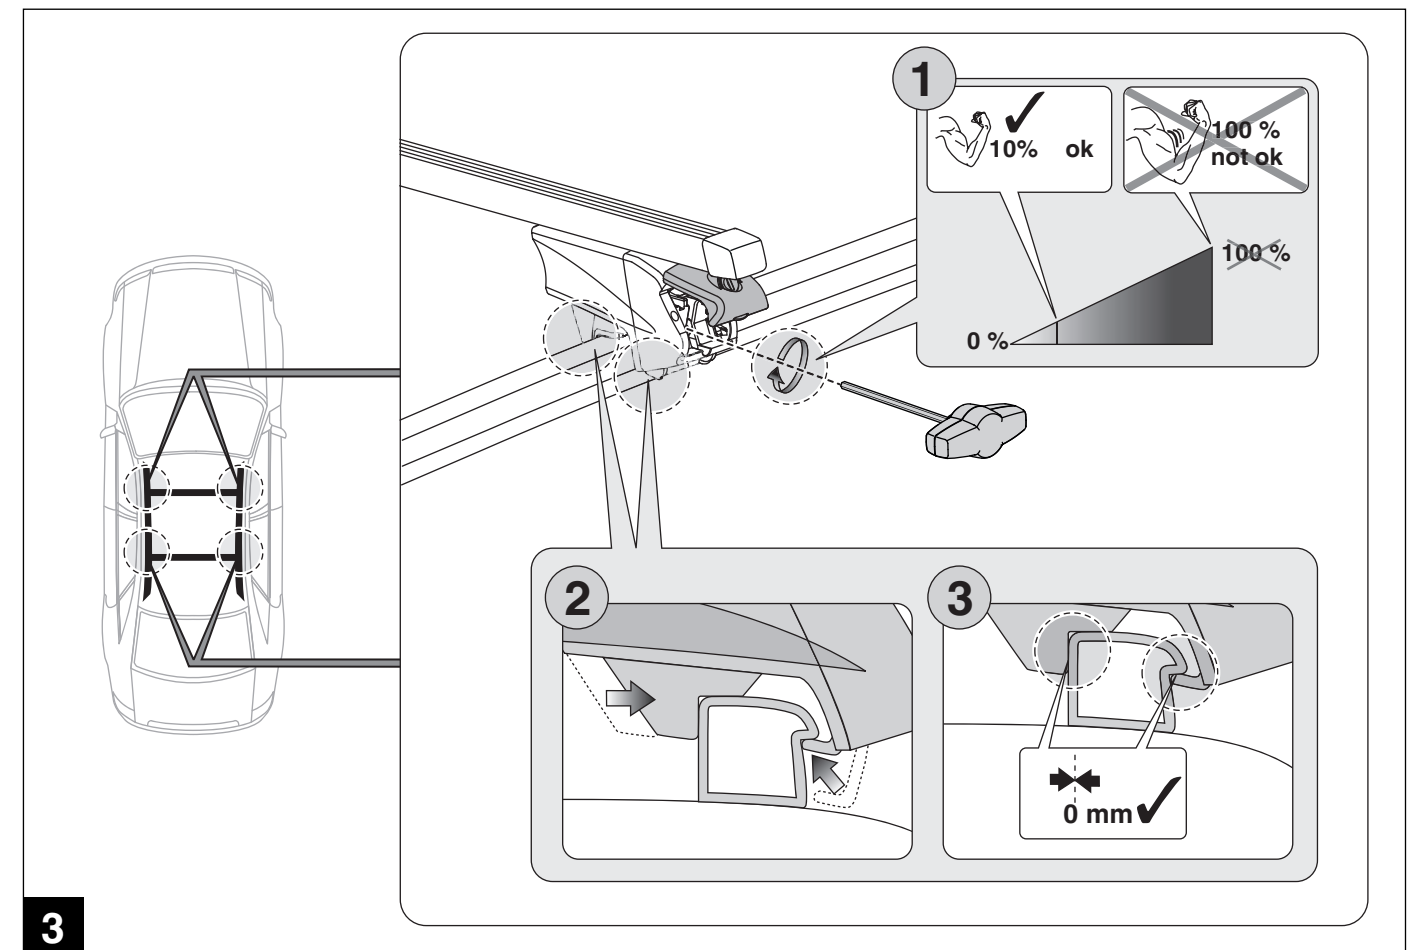

Atera SIGNO RTD

Atera SIGNO RTD

048 410 / 048 510 (110cm)			
Passend für Fahrzeugtyp: Suitable for vehicle type:	Baujahr: Model year:	Passend für Fahrzeugtyp: Suitable for vehicle type:	Baujahr: Model year:
Ford			
Fiesta Active Reling	05/2018 –		
Opel			
Mokka Reling	11/2012 – 10/2016		
Mokka X Reling	10/2016 –		
Astra Sports Tourer Reling	11/2010 – 04/2016		
Seat			
Altea XL Reling	12/2006 –		
Altea Freetrack Reling	01/2008 –		
Ibiza ST Reling	07/2010 –		
Skoda			
Fabia Combi Reling	01/2015 –		
Toyota			
Auris Touring Sports Reling	08/2013 –		
VW			
Up Cross Reling	09/2013 –		
Polo Cross Reling	06/2010 –		
Golf VI Plus Reling	03/2009 – 05/2014		
Golf VII Alltrack Reling	04/2015 –		
Golf VII Variant Reling	08/2013 –		
Golf Sportsvan Reling	05/2014 –		
Tiguan Reling	11/2007 – 04/2016